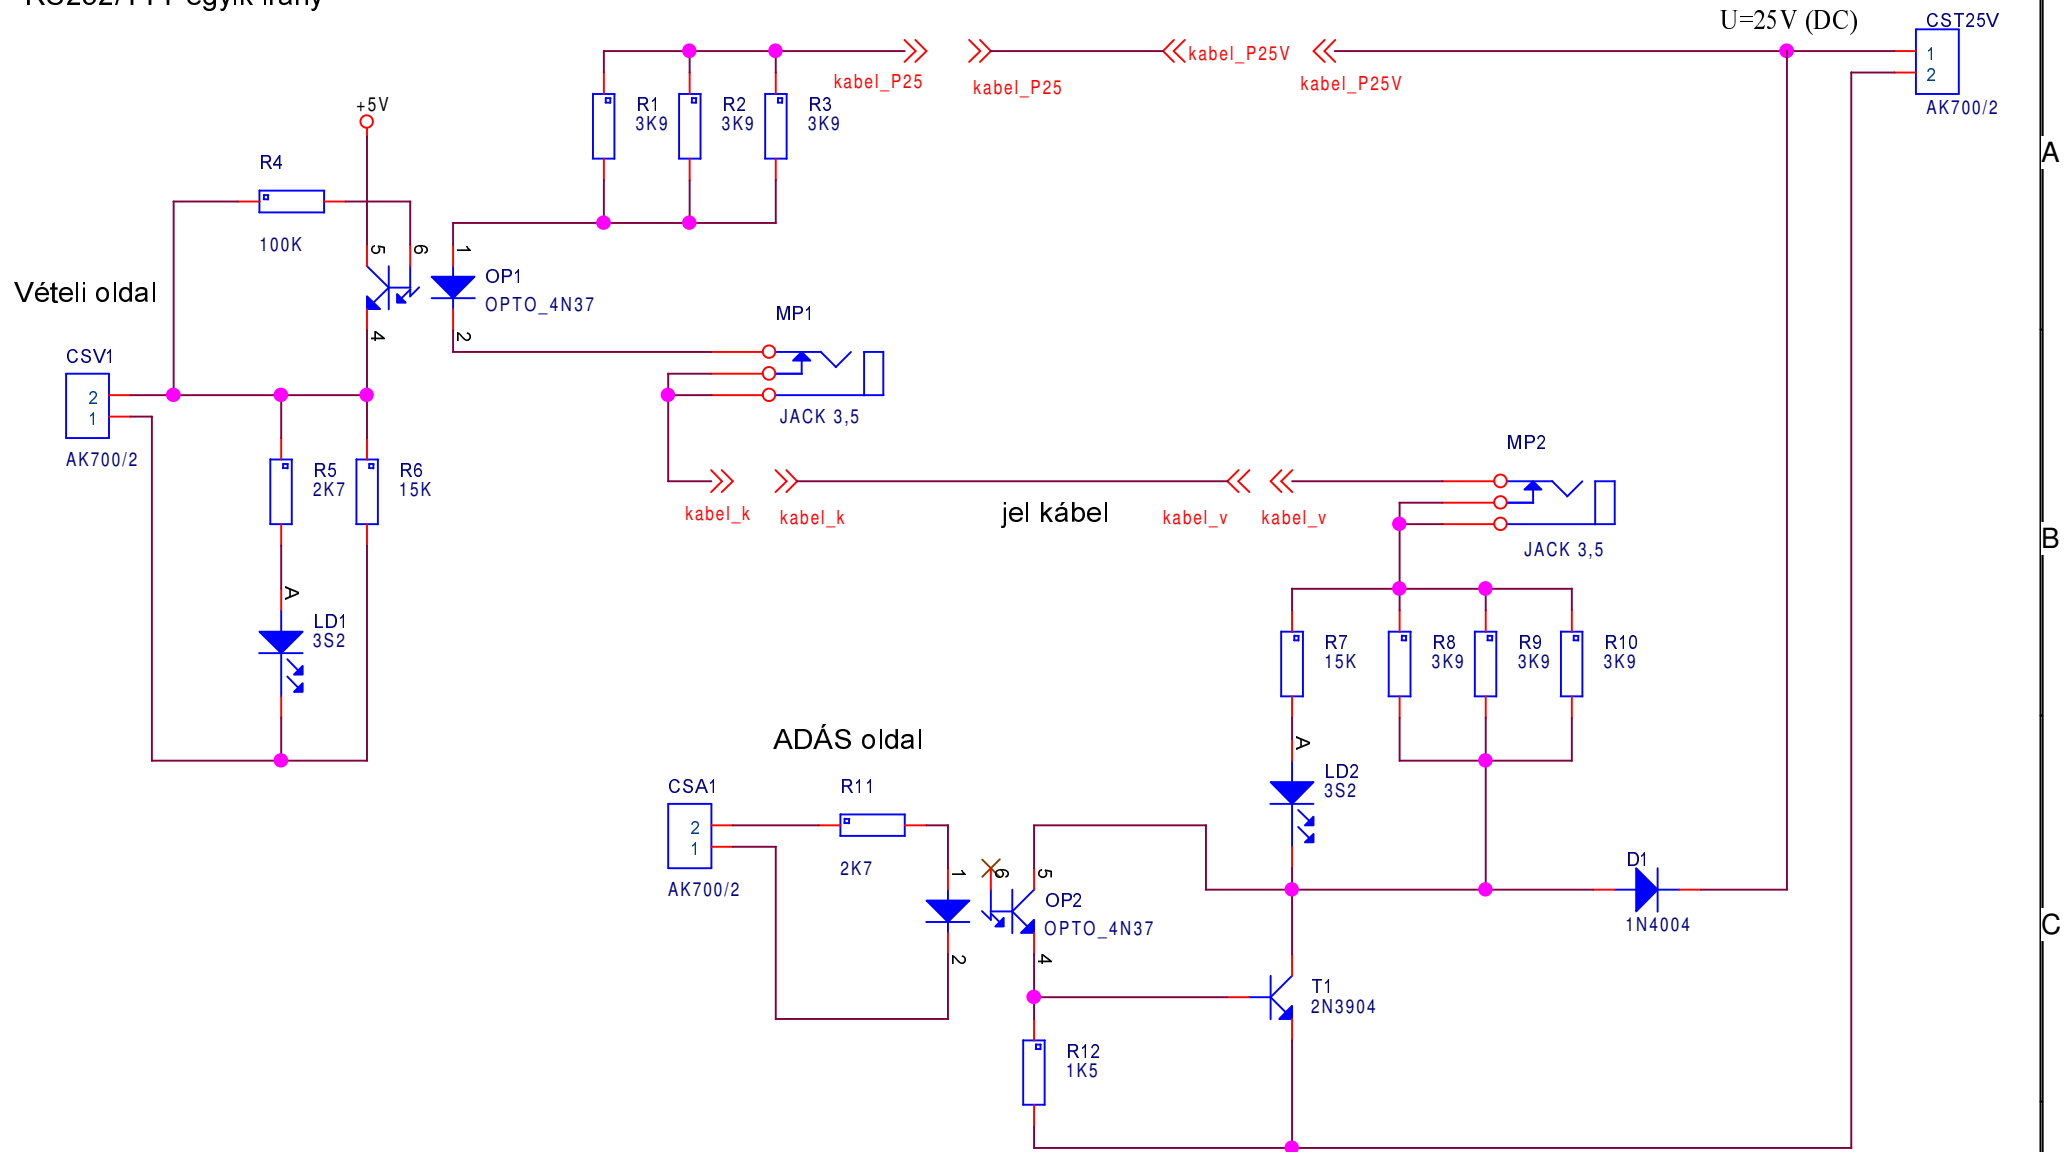

RS232/TTY egyik irány

Saturday, May 24, 2008		
Title RS232/TTY kapcsolat		
Size A	Document Number RS232TTY.DSN - elvirajz	Rev 1
Date:	Saturday, May 24, 2008	Sheet 1 of 1